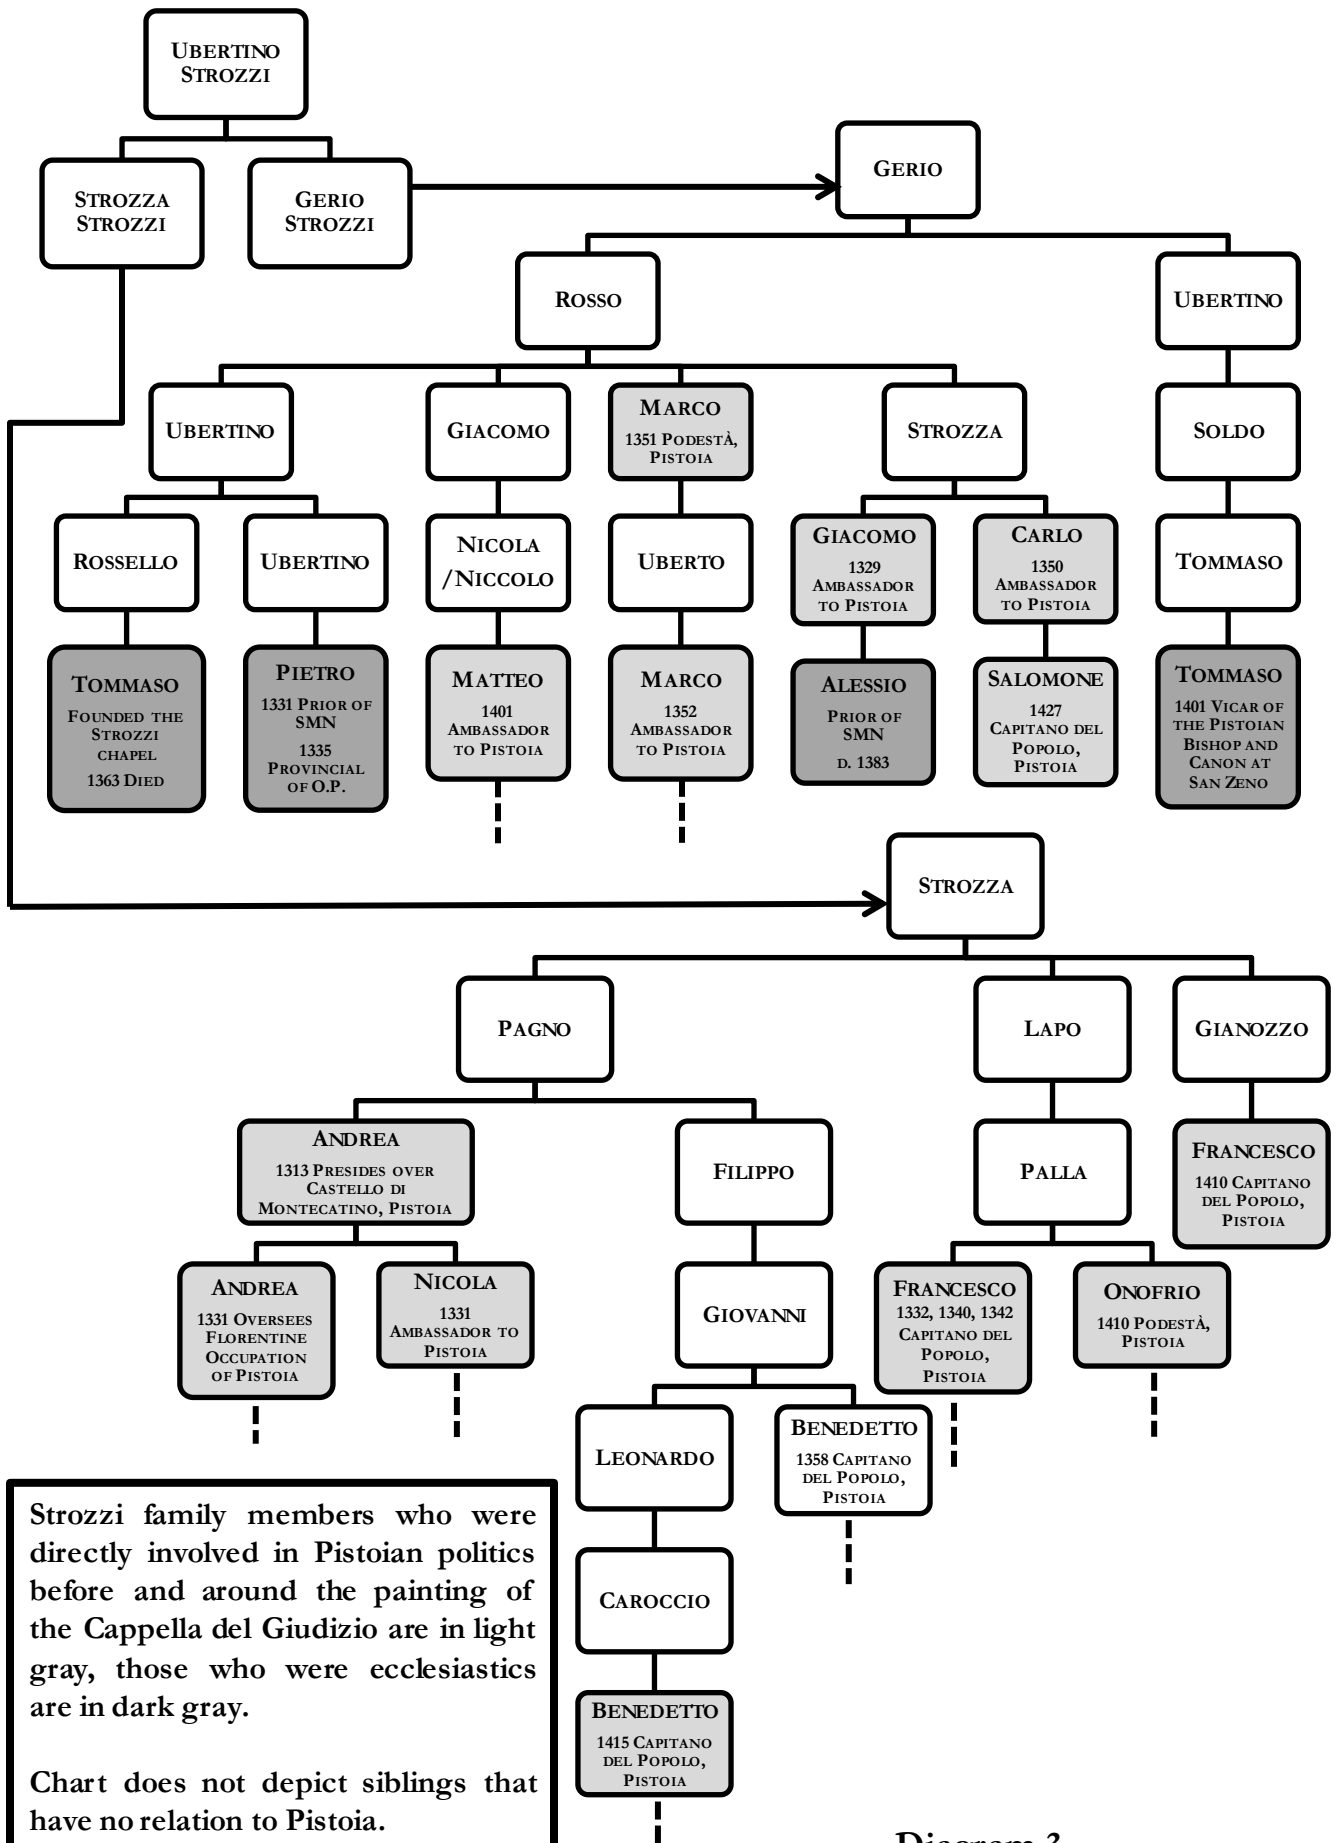

*Figures and diagrams of the article *Dante in Pistoia. The Frescoes of the Cappella del Giudizio*, published in «Quaderni storici», 140, 2, 2012, pp. 443-468.*

Diagram 1

Diagram 2

Strozzi family members who were directly involved in Pistoian politics before and around the painting of the Cappella del Giudizio are in light gray, those who were ecclesiastics are in dark gray.

Chart does not depict siblings that have no relation to Pistoia.

Diagram 3

Figure 1

Figure 2

Figure 3

Figure 6

Figure 5

Figure 4